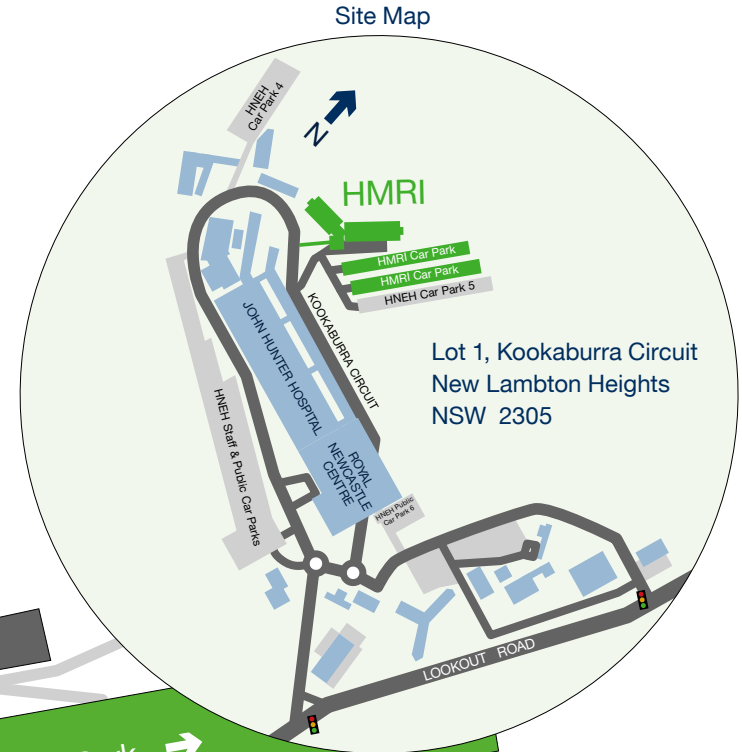

HMRI Building Ground Level & Car Park

Visitor Directions:

- If walking, catching public transport or getting dropped off, please enter via the Skybridge.
- If parking at HMRI, follow the pathway to the Ground Level Visitor Entry and take the lift to the Level 4 Reception.
- Please contact HMRI 4042 0000 or HMRI Security 4042 0007 if you require assistance.

(Level 4 Visitor Entry via Skybridge from Kookaburra Circuit)

Visitor Entry

Skybridge

1. Follow walking path from car park to Ground Level Visitor Entry.
2. Take lift to Reception on Level 4.

HMRI Building – Level 4, East Wing