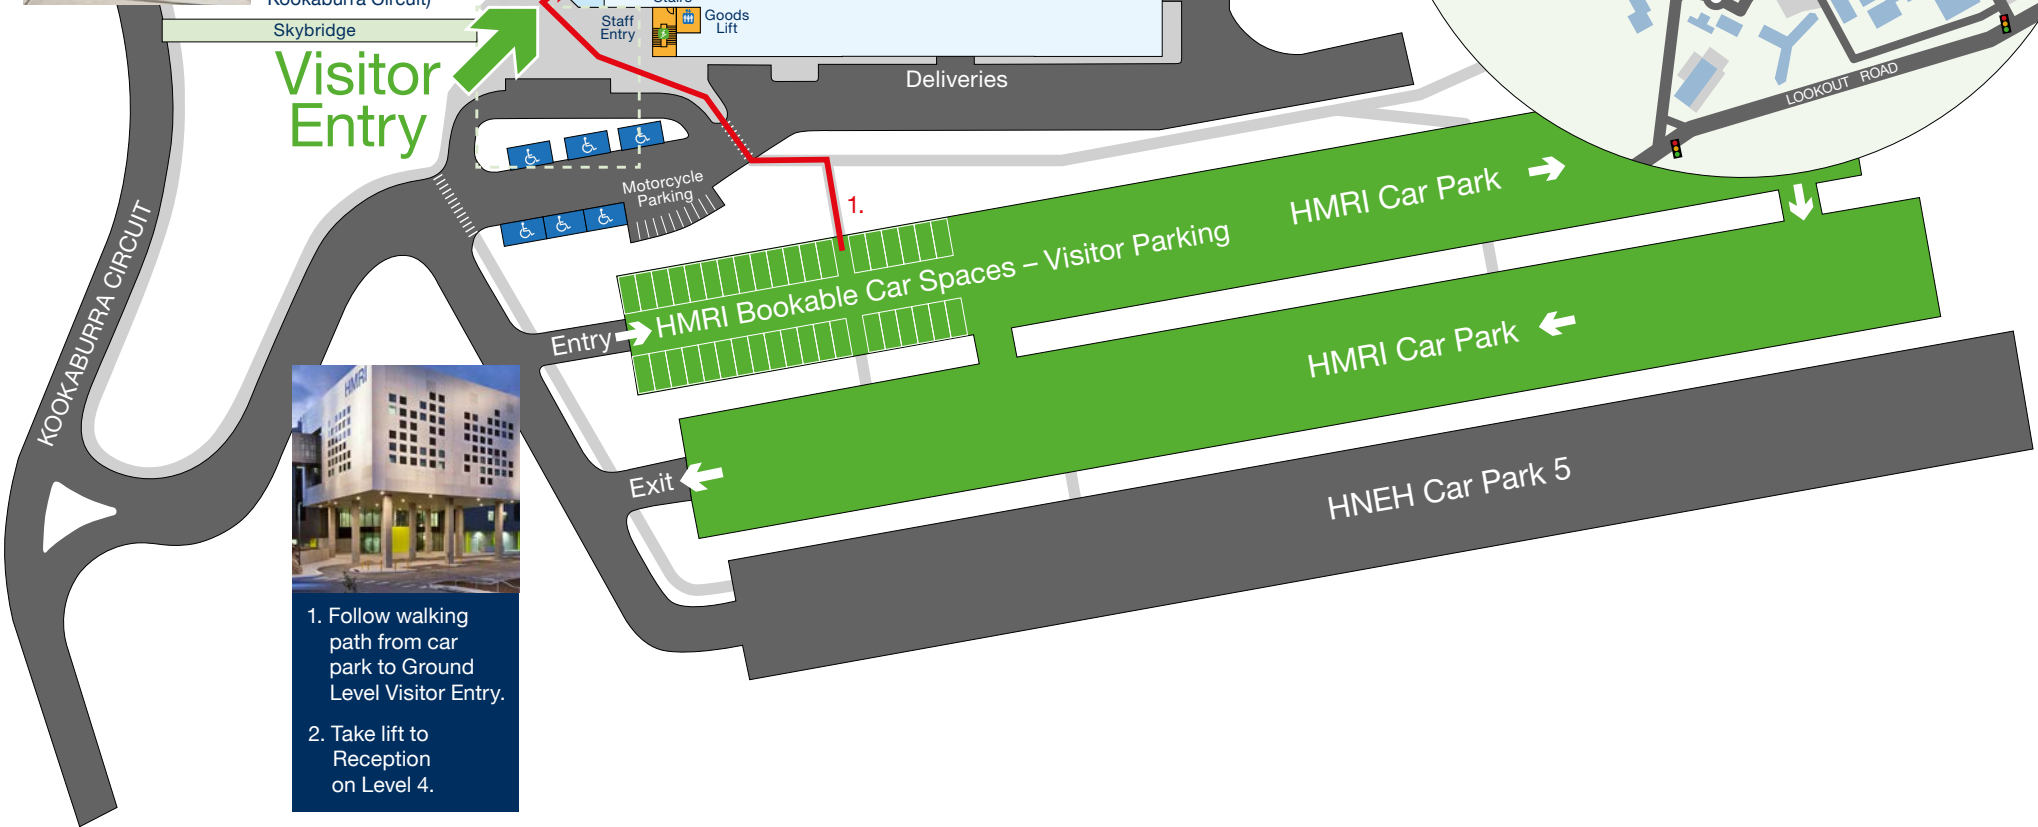

HMRI Building Ground Level & Car Park

Visitor Directions:

- If walking, catching public transport or getting dropped off, please enter via the Skybridge.
- If parking at HMRI, follow the pathway to the Ground Level Visitor Entry and take the lift to the Level 4 Reception.
- Please contact HMRI 4042 0000 or HMRI Security 4042 0007 if you require assistance.

(Level 4 Visitor Entry via Skybridge from Kookaburra Circuit)

Visitor Entry

Skybridge

1. Follow walking path from car park to Ground Level Visitor Entry.
2. Take lift to Reception on Level 4.

HMRI Building – Level 4, East Wing